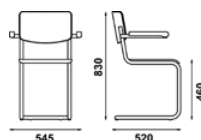

Inox polido / **Polished stainless**                    **257,00 €**

**EMBALAGEM / PACKAGE**

2 UN.  
600 x 530 x 1000 mm – 0,32 m<sup>3</sup>

**PESO / WEIGHT**

8 kg

(NOT AVAILABLE FOR SALE IN THE GERMAN MARKET)

226-B

CADEIRA COM BRAÇOS / **ARMCHAIR**  
COD.: 39.03.708

Estrutura metálica/ **Metallic structure**  
Assento e encosto lacado / **Lacquered seat and back**

**P.V.P. UNIT./ UNIT PRICE**

Pintura epoxi / **Epoxy paint**                    **282,00 €**

Inox polido / **Polished stainless**                    **335,00 €**

**EMBALAGEM / PACKAGE**

2 UN.  
770 x 580 x 900 mm – 0,40 m<sup>3</sup>

**PESO / WEIGHT**

9 kg

(NOT AVAILABLE FOR SALE IN THE GERMAN MARKET)